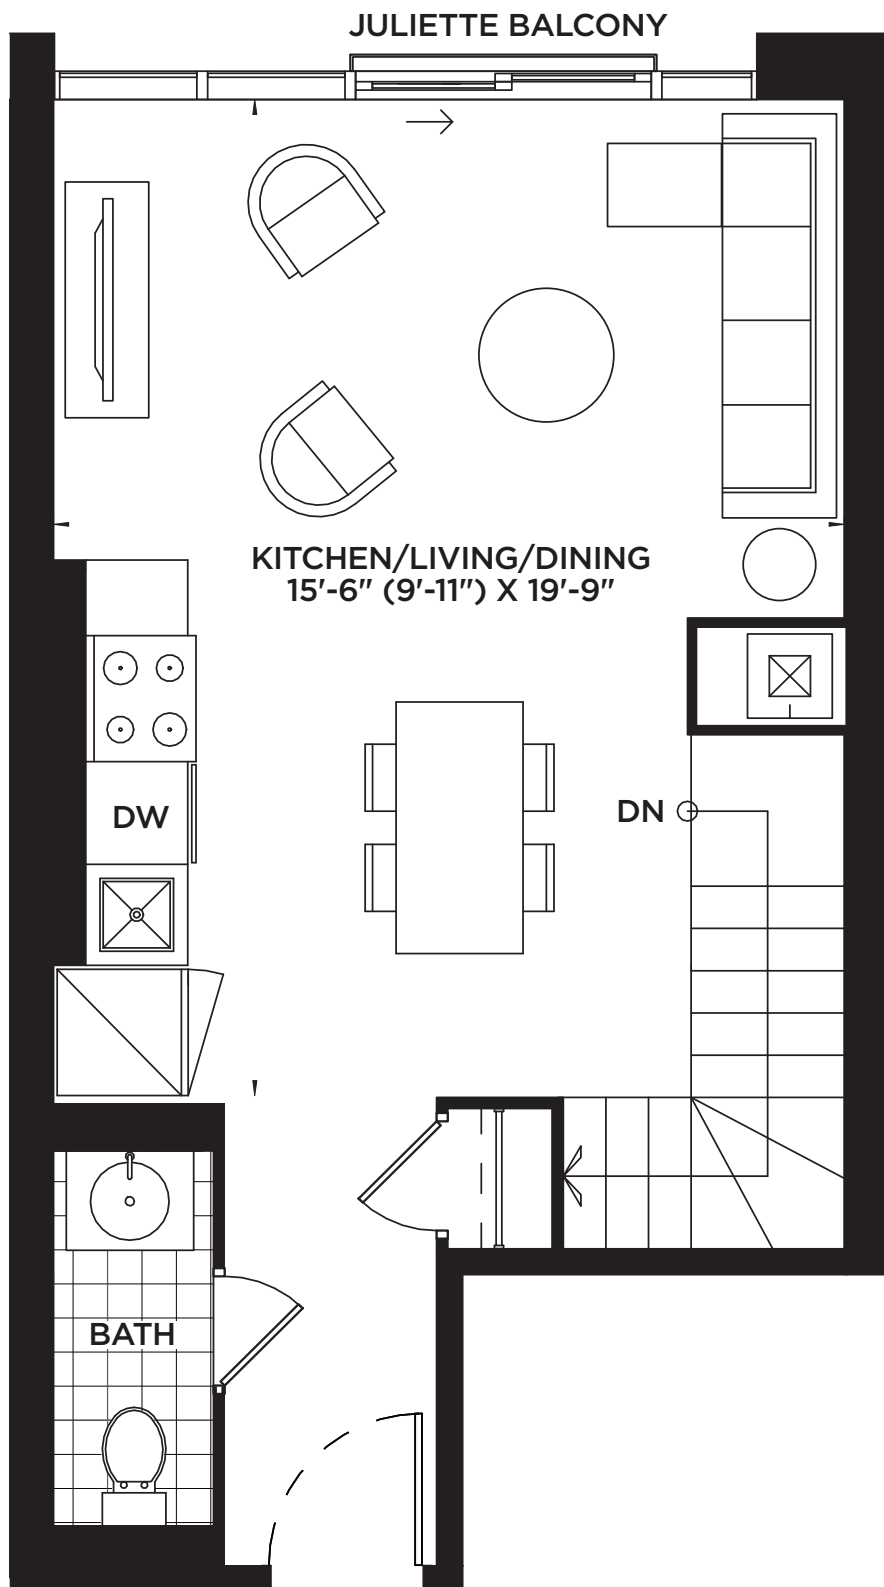

The Kawartha E

1 BEDROOM + DEN (2 STOREYS)

LEVEL 2

LEVEL 1

LEVEL 2 - UNIT 210