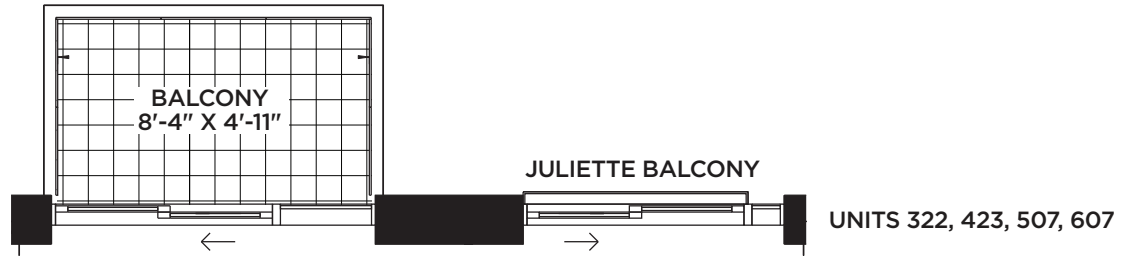

The Chemong Di

2 BEDROOM

- LEVEL 2 - UNIT 224 - 225
- LEVEL 3 - UNIT 322 - 323
- LEVEL 4 - UNIT 423 - 424
- LEVEL 5 - UNIT 507 - 508
- LEVEL 6 - UNIT 607 - 608

Given that the building is a historical retrofit, information and measurements are subject to change without notice. The developer reserves the right to make revisions to interior wall locations. All materials and drawing are approximate. Actual square footage may vary from the stated floor plan. All renderings are artist's concept. E. & O. E