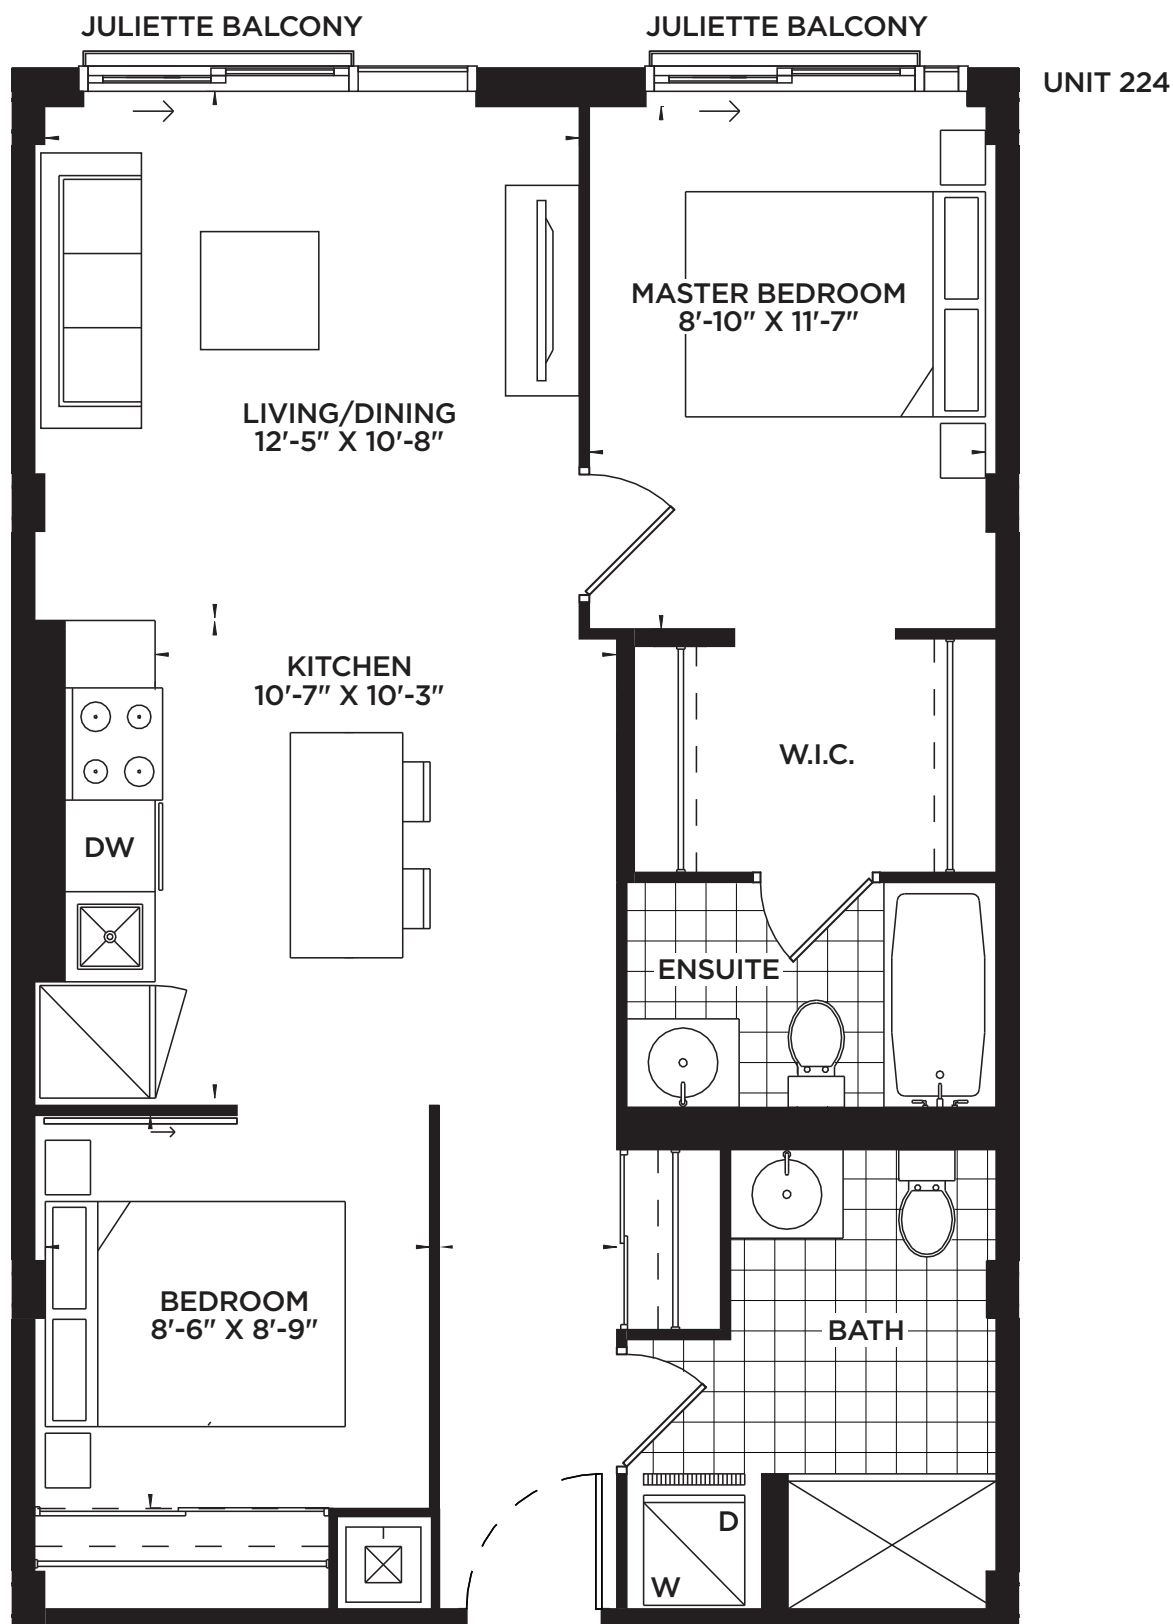

The Chemong Di

2 BEDROOM

- LEVEL 2 - UNIT 224 - 225
- LEVEL 3 - UNIT 322 - 323
- LEVEL 4 - UNIT 423 - 424
- LEVEL 5 - UNIT 507 - 508
- LEVEL 6 - UNIT 607 - 608

Given that the building is a historical retrofit, information and measurements are subject to change without notice. The developer reserves the right to make revisions to interior wall locations. All materials and drawing are approximate. Actual square footage may vary from the stated floor plan. All renderings are artist's concept. E. & O. E