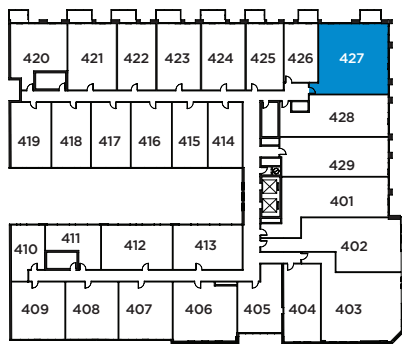

# The Algonquin B

3 BEDROOM + STUDY

Barrier-Free Unit

LEVEL 4

LEVEL 3